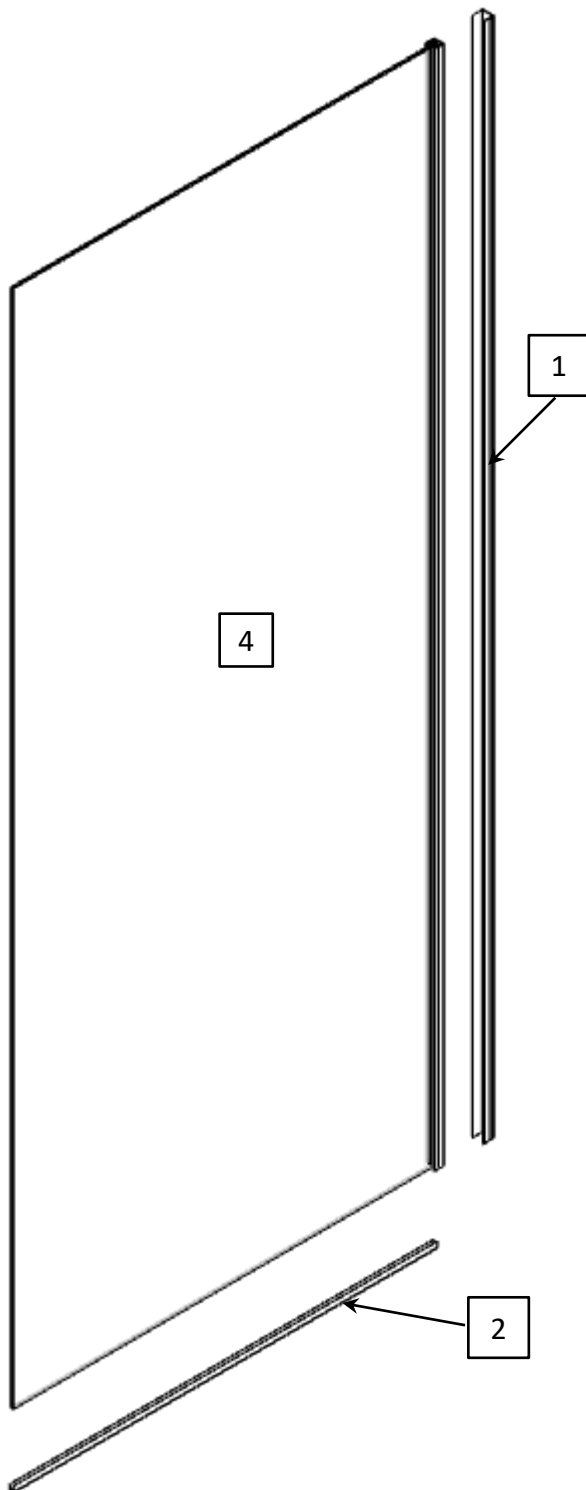

Uzmanību! Rūdīts stikls- rīkojieties uzmanīgi. Aizsargājiet stikla stūrus pret triecieniem.

Внимание! Закаленное стекло – будьте осторожны. Защищайте углы стекла от ударов.

Attention! Tempered glass - proceed with care. Protect the corners of the glass from impact.